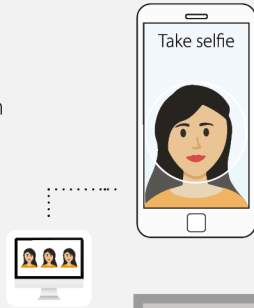

With facial recognition from Precise YOUNiQ, **you are the key**, no tags or access cards are needed ensuring a **high** level of **security**.

Precise YOUNiQ - Access

How it works

1

Registration link emailed to the new user

2

Remote registration with selfie taken and sent to database

3

Image taken while approaching entrance and verified with stored selfie

4

If image matches the stored selfie the user is granted immediate access to the facility

Precise YOUNiQ key features

Face recognition

Face detection

Precise YOUNiQ identifies the existence and location of faces via a videostream from the camera. Suitable for either a standard entrance system with several users accessing at the same time, or for a mantrap entrance system.